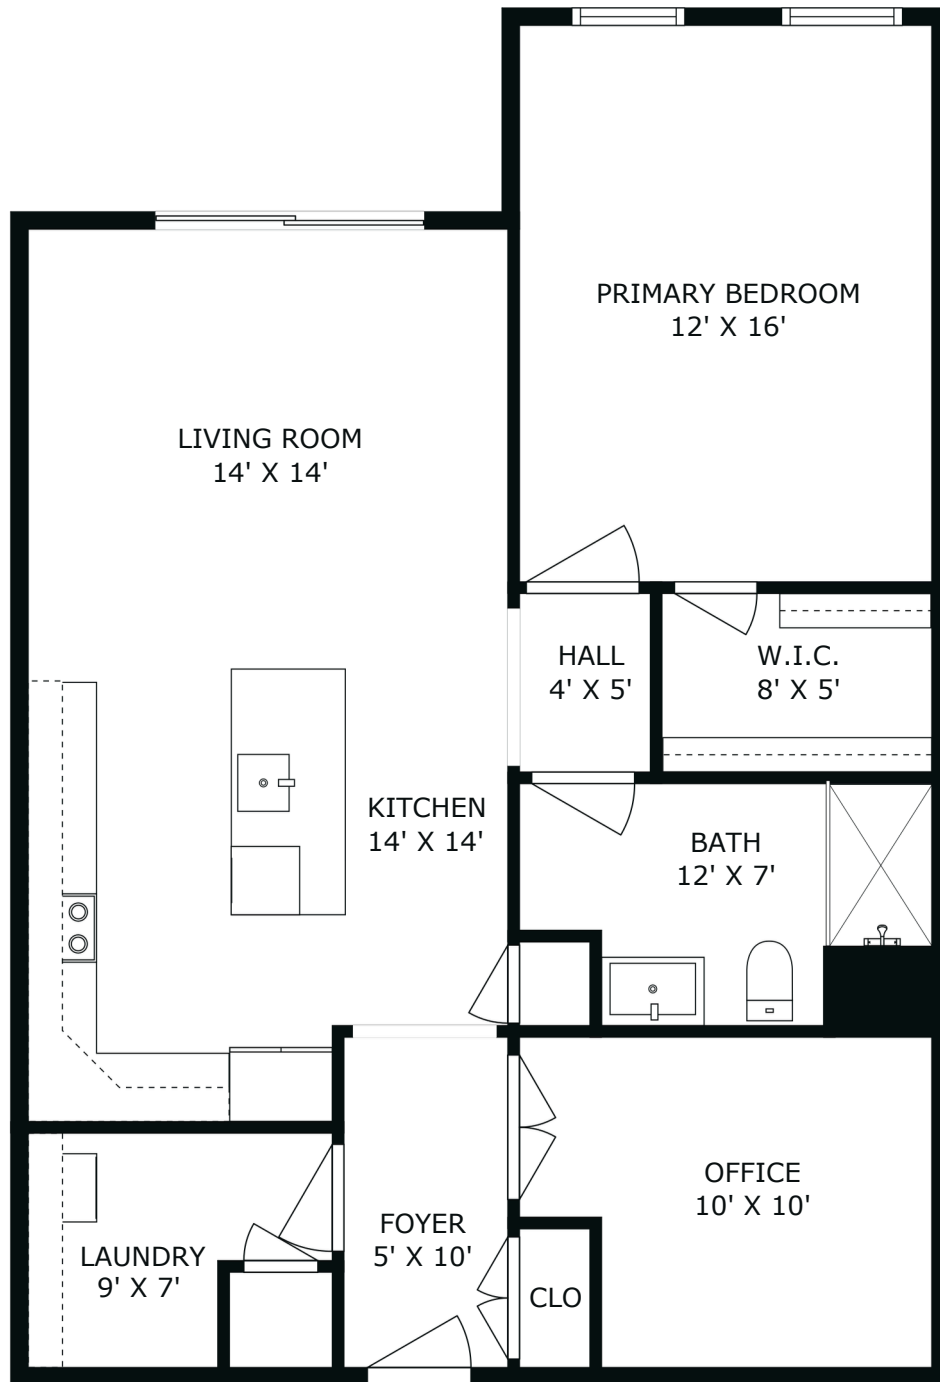

401 Emery Lane Unit 106

Sudbury, MA

This floor plan is an approximation and is intended for marketing purposes only. This information has been provided with the seller's permission

Michael Mahoney Sr.
REALTOR®
(617) 306-2190
MMahoneySr@RTNRealty.com

SCAN FOR
MORE DETAILS